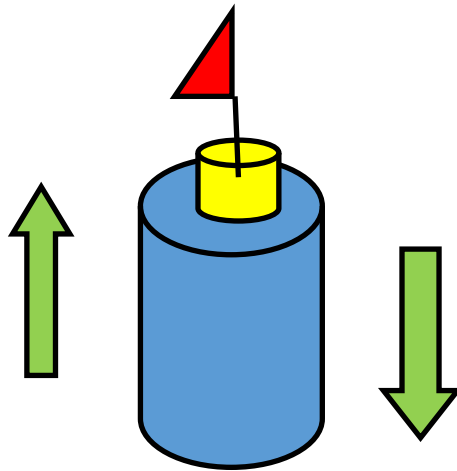

Rules:

1. Race to barrel 1 and grab flag as you are going around outside of barrel .
2. Race to barrel 2 and drop flag into the empty bucket and continue to finish line.
3. Best time wins
4. Dropping of flag anywhere but into empty bucket is a no time.
5. Starting on either direction is acceptable but rider must finish on opposite side you started.
6. You must go around barrel 2 at least once on the outside.
7. Please note that a set-up person may be in the arena to speed up the flag set-up process..