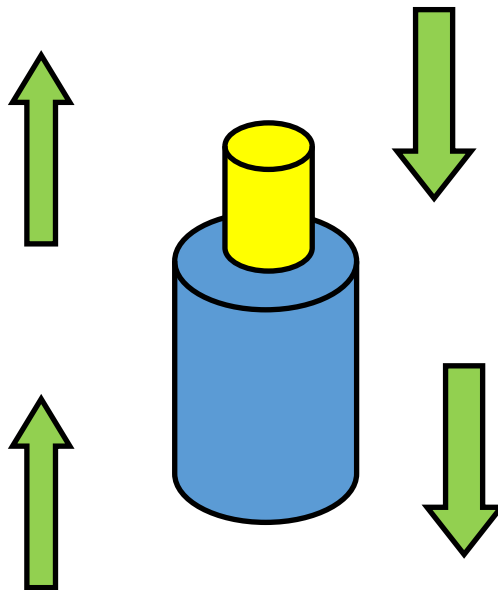

Rules:

1. Race to barrel 1 and grab flag as you are going around outside of barrel .
2. Race to barrel 2 and drop flag into the empty bucket and continue to finish line.
3. Best time wins
4. Dropping of flag anywhere but into empty bucket is a no time.
5. Starting on either direction is acceptable but rider must finish on opposite side you started.
6. You must go around barrel 2 at least once on the outside.
7. Please note that a set-up person may be in the arena to speed up the flag set-up process..

Barrel 2

Barrel 1

Start/Finish